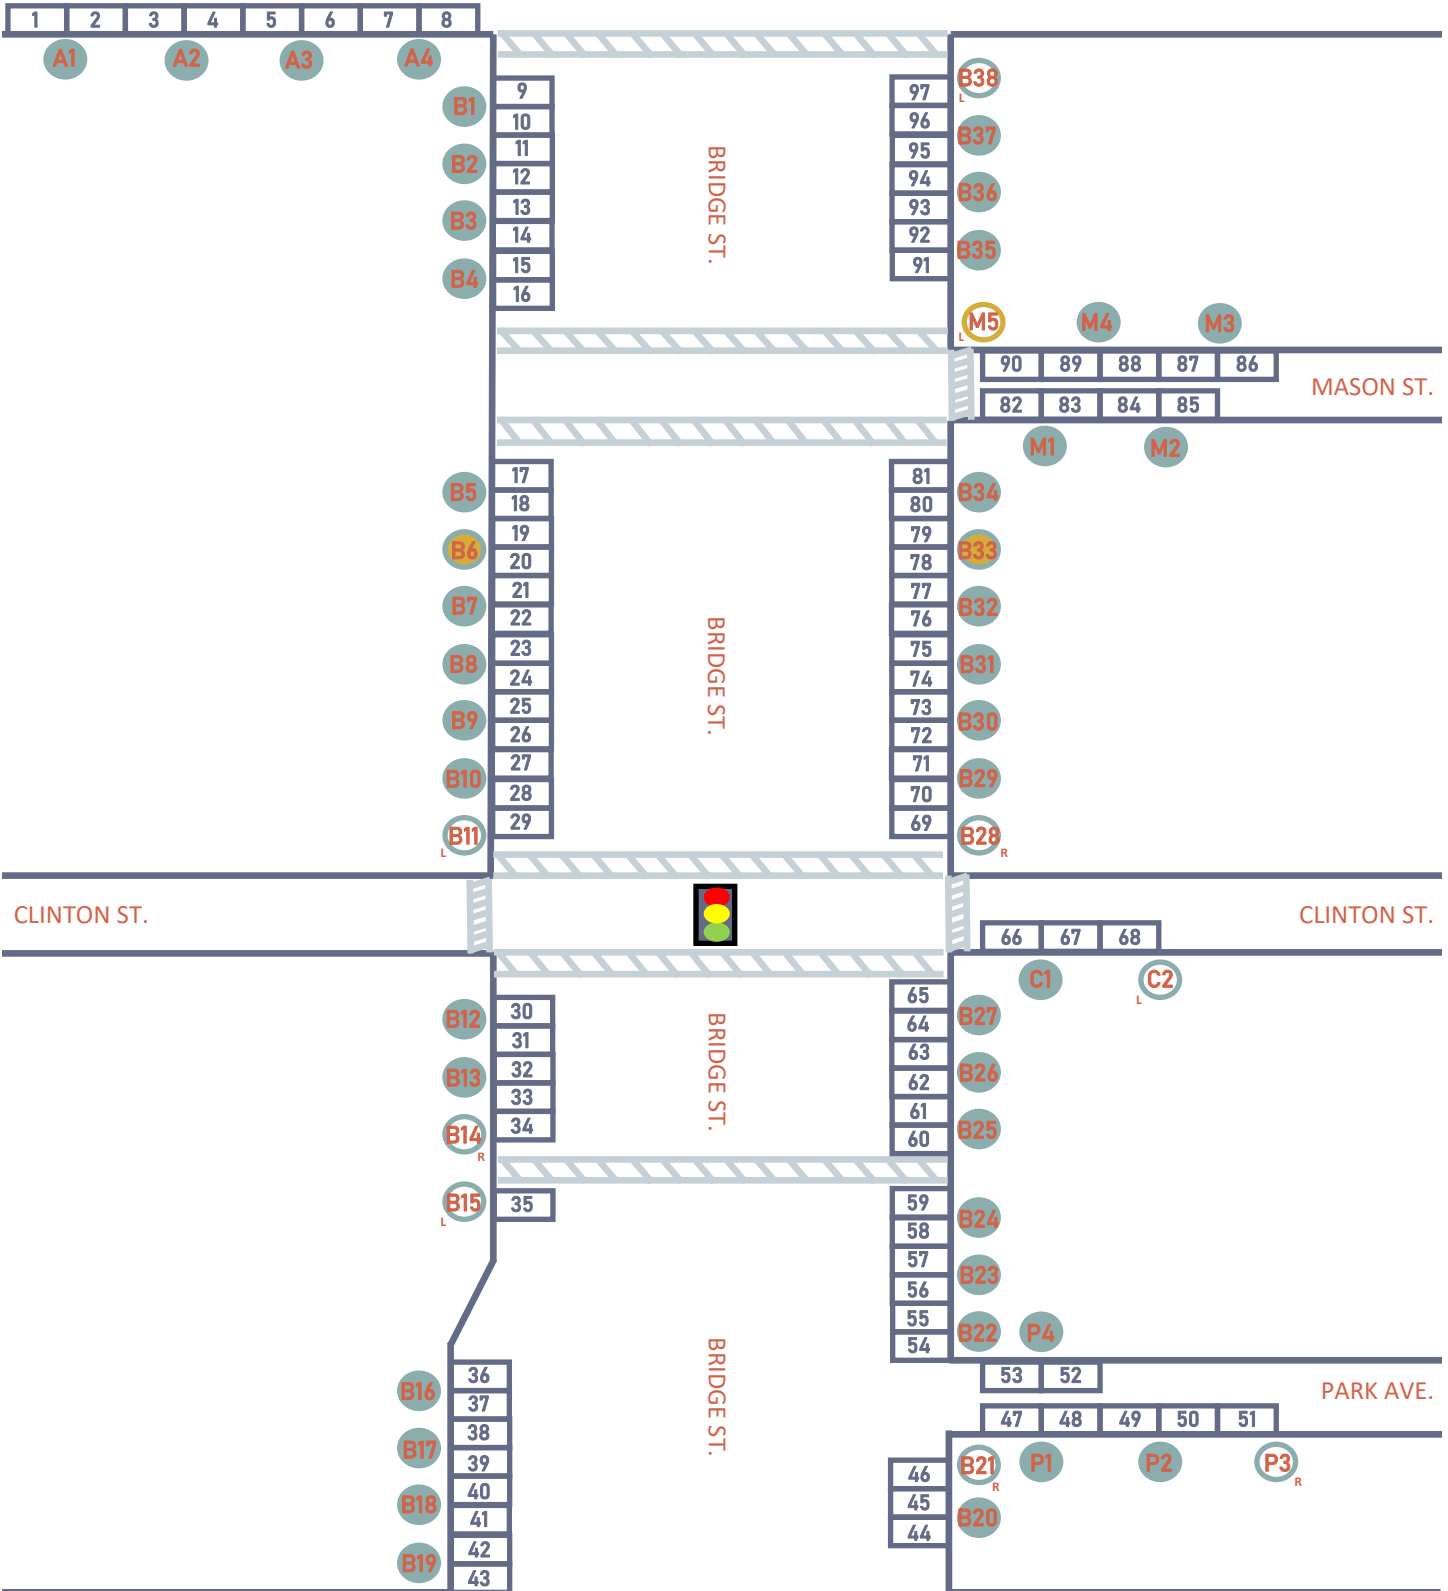

ANTRIM ST.

ANTRIM ST.

BRIDGE PARK DR.

-  Double Meter pole
-  Single light post meter mount & sensor dir.
-  Double light post meter mount
-  Single Meter pole & sensor direction